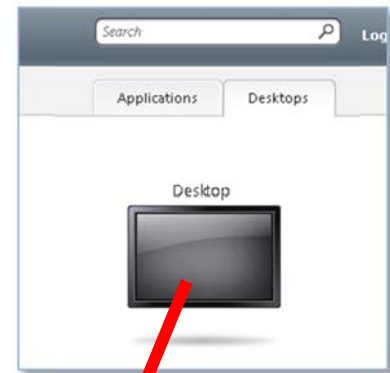

You will see a link to access your Citrix desktop

Click the "monitor" and your desktop will open as usual