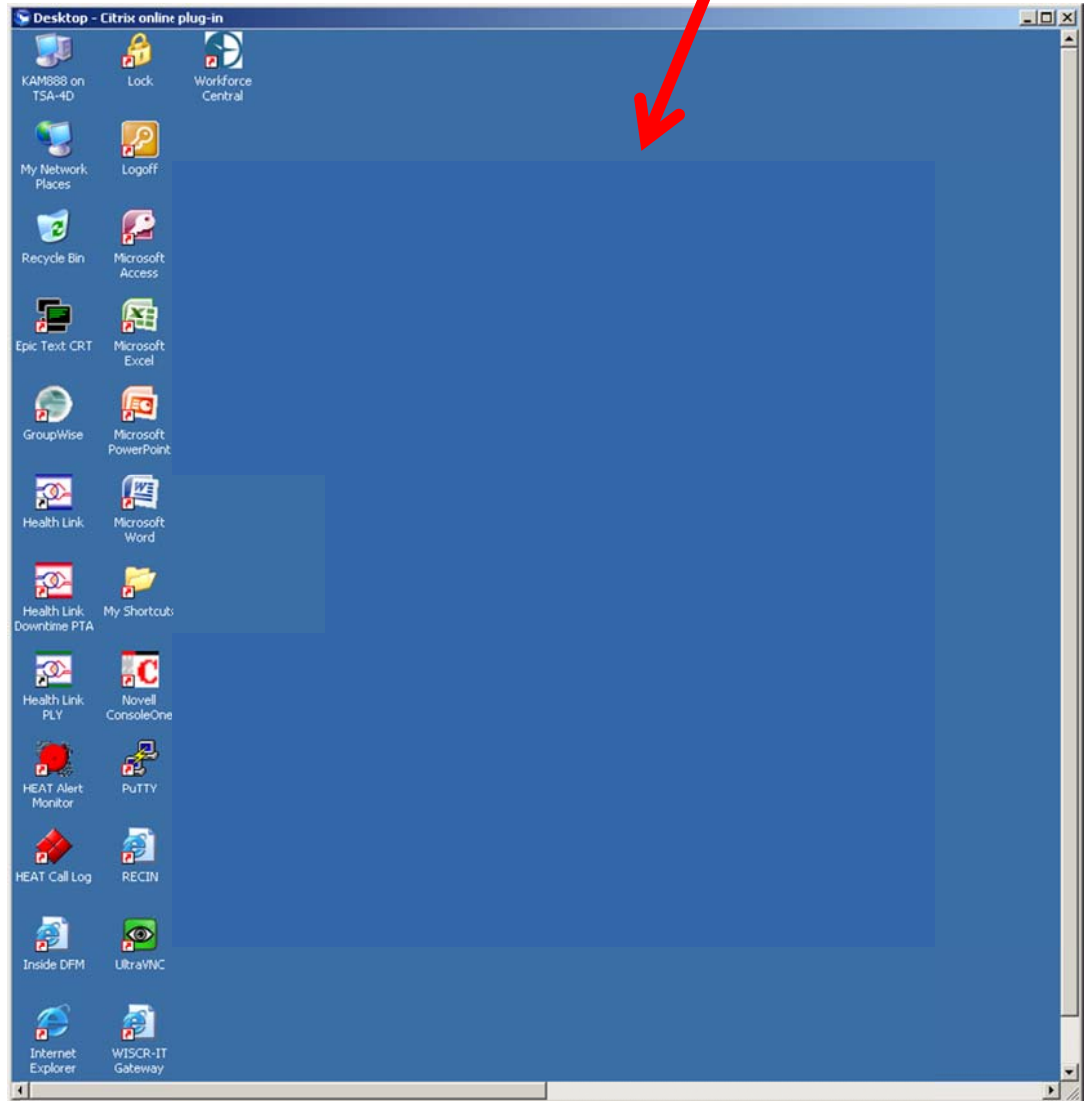

New Citrix Interface

You may have noticed that there is a new look to the UWMF Citrix window. It has recently been upgraded to provide more functionality.

Go to: citrix.uwmf.wisc.edu

Here is the new log in screen
Type in your usual username and
password and click Log On

Here is the new interface. You can launch applications directly from this screen for easy, quick access to email, HealthLink or Uconnect.

To access the more familiar Citrix desktop, click here

You will see a link to access your Citrix desktop

Click the "monitor" and your desktop will open as usual

When you're finished, return to main screen and log off