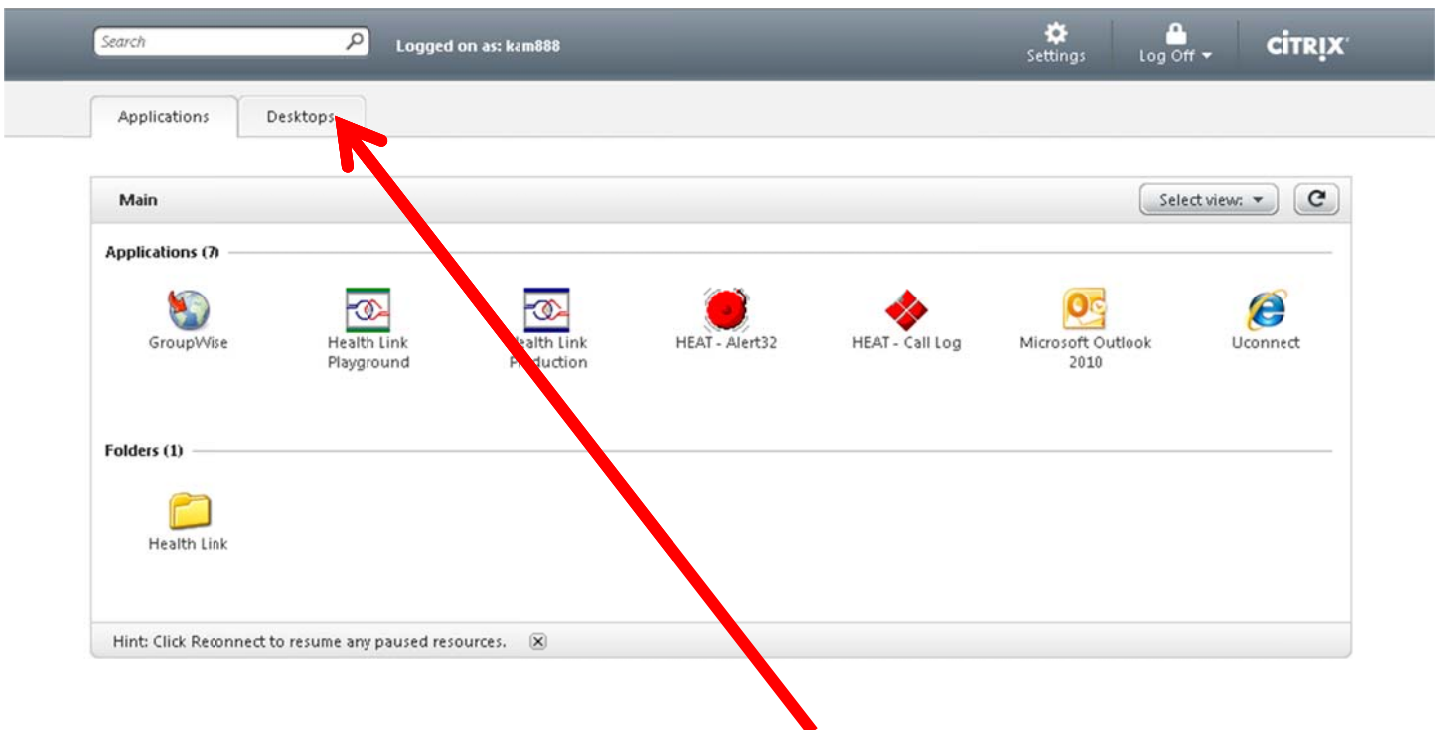

New Citrix Interface

You may have noticed that there is a new look to the UWMF Citrix window. It has recently been upgraded to provide more functionality.

Go to: citrix.uwmf.wisc.edu

Here is the new log in screen
Type in your usual username and
password and click Log On

Here is the new interface. You can launch applications directly from this screen for easy, quick access to email, HealthLink or Uconnect.

To access the more familiar Citrix desktop, click here

You will see a link to access your Citrix desktop